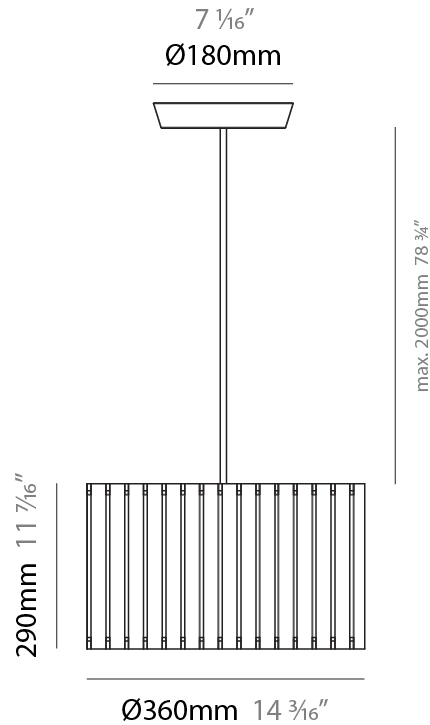

LUZ OCULTA WOOD SUSPENSION

D51039- -

base number   Finish Options   Finish Options

1. To build a product code in our configurator select the specify button on the base model # product page
2. To build a manual product code on this datasheet choose from the options listed below in blue font and add the suffix to the base model #

GENERAL

Series: Luz Oculta
Subseries: Luz Oculta Wood
Brand: Fambuena
Division: Design
Mounting Type: Suspension
Mounting Location: Ceiling
Subcategory: Pendant

PHYSICAL

Shape: Rectangle
Diameter (mm): 360
Diameter (in): 14 ³/₁₆
Height (mm): 290
Height (in): 11 ⁷/₁₆
Light Distribution: Direct / Indirect
Fixture Finish: [DOW / NAT](#)
Holder Finish: BRA / BRZ
Fixture Material: Metal / Wood
Cable Details: Cable length 2000mm / 79"

ELECTRICAL

Number of Lamps: 1
Lamp Type: LED Retrofit
Lamp Shape: A19
Bulb Included: Bulb Not Included
Max. Wattage Per Lamp (W): 7
Lamp Base: E26
Input Voltage (V): 120
Upon Request: 277Vac / GU24

LED

OPTICAL

RATINGS AND CERTIFICATIONS

Certified By: Certified for North American Standards
IP rating: IP20

PROJECT
TYPE
SPECIFIER
QUANTITY
DATE