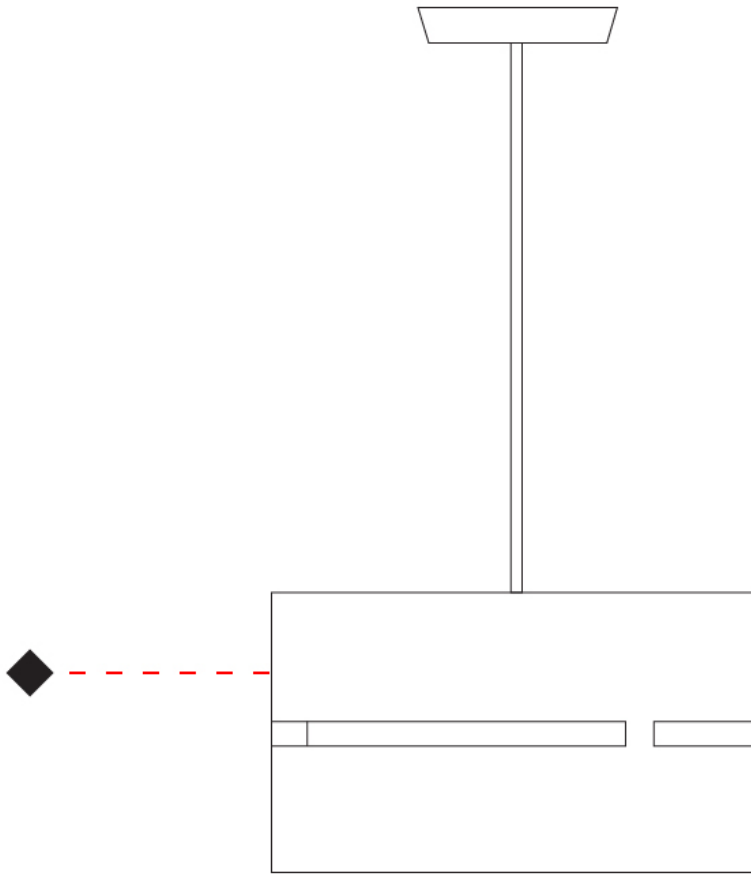

LUZ OCULTA METAL SUSPENSION

D51031-

PROJECT

TYPE

SPECIFIER

QUANTITY

DATE