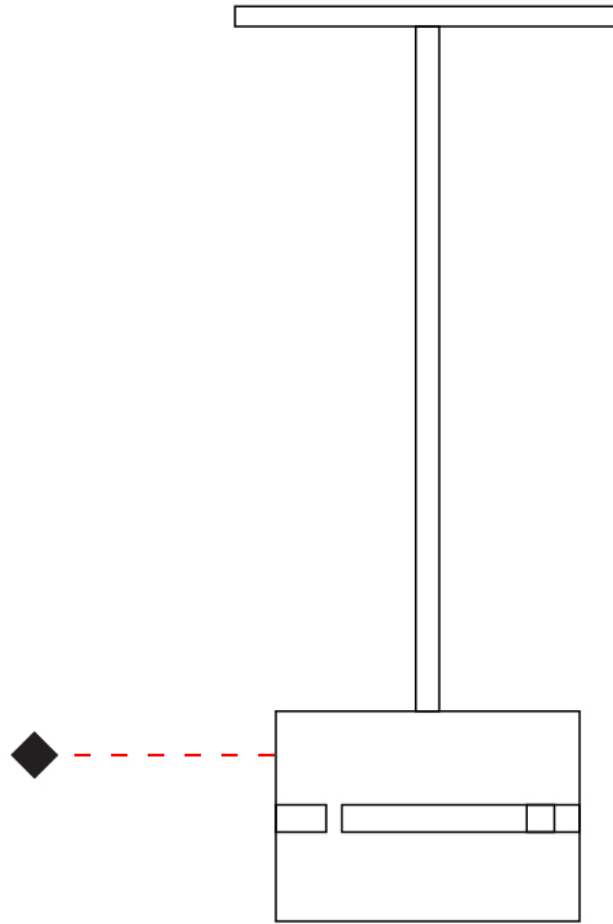

LUZ OCULTA METAL SUSPENSION

D51032-

PROJECT _____

TYPE _____

SPECIFIER _____

QUANTITY _____

DATE _____

D