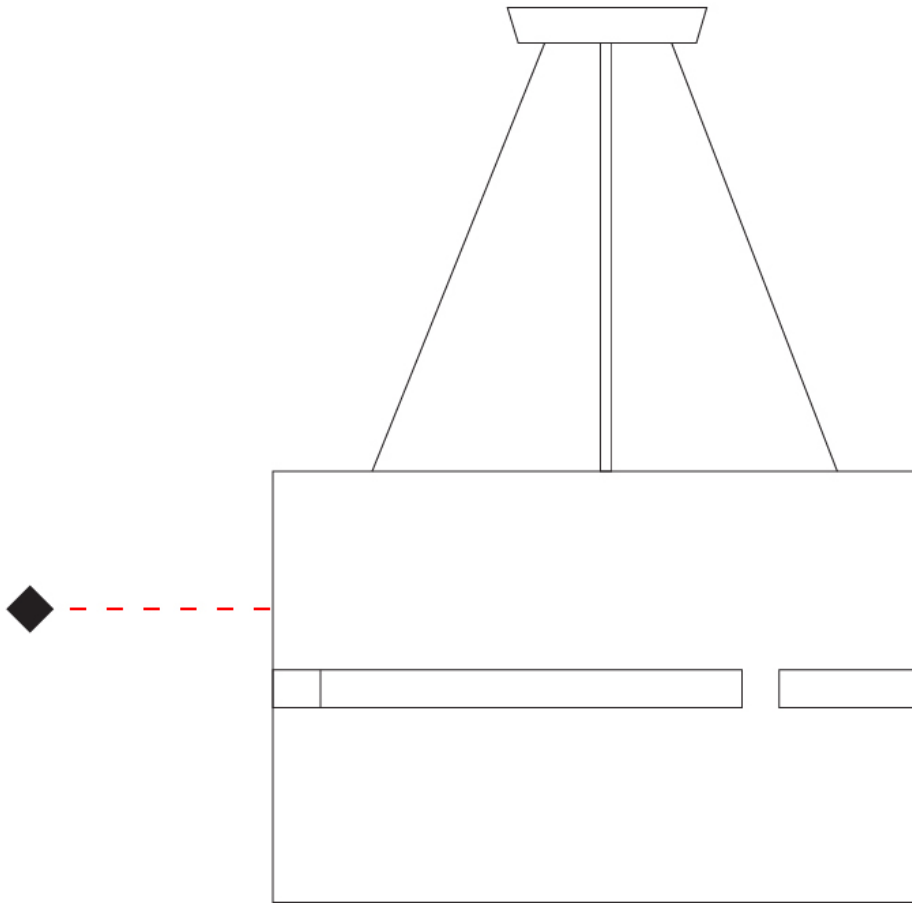

LUZ OCULTA METAL SUSPENSION

D51063-

PROJECT	_____
TYPE	_____
SPECIFIER	_____
QUANTITY	_____
DATE	_____