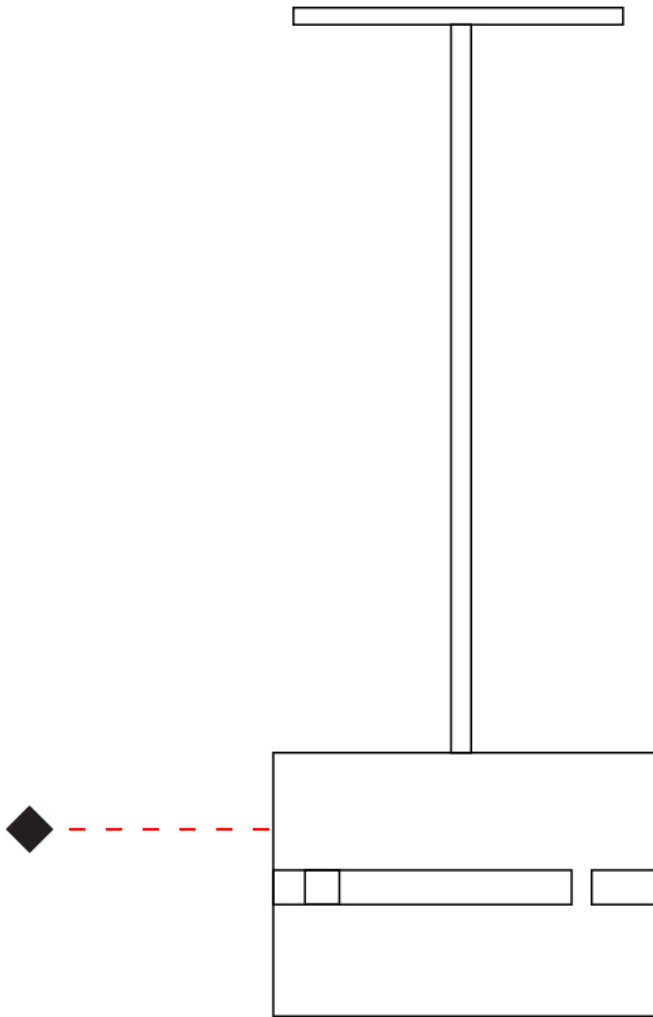

LUZ OCULTA METAL SUSPENSION

D51033-

PROJECT

TYPE

SPECIFIER

QUANTITY

DATE

D