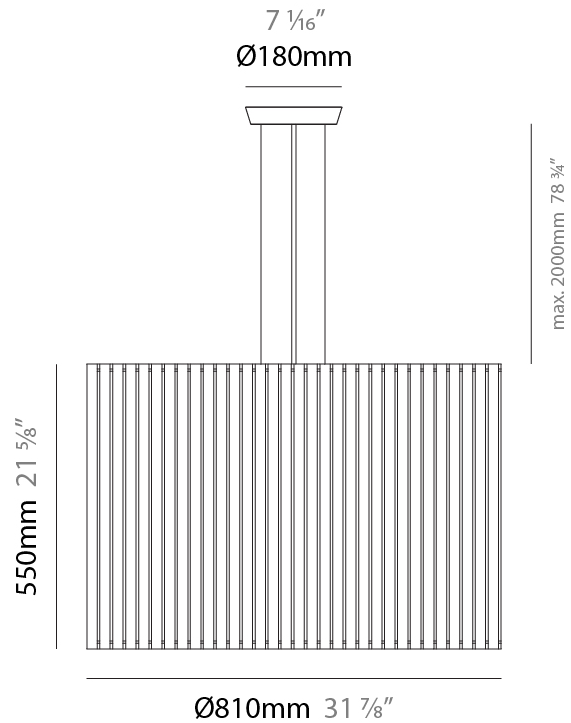

LUZ OCULTA WOOD SUSPENSION

D51035- _____ - _____

base number   Finish Options   Finish Options

1. To build a product code in our configurator select the specify button on the base model # product page
2. To build a manual product code on this datasheet choose from the options listed below in blue font and add the suffix to the base model #

GENERAL

Series: Luz Oculta
Subseries: Luz Oculta Wood
Brand: Fambuena
Division: Design
Mounting Type: Suspension
Mounting Location: Ceiling
Subcategory: Pendant

PHYSICAL

Shape: Rectangle
Diameter (mm): 810
Diameter (in): 31 7/8
Height (mm): 550
Height (in): 21 5/8
Light Distribution: Direct / Indirect
Fixture Finish: [DOW](#) / [NAT](#)
Holder Finish: [BRA](#) / [BRZ](#)
Fixture Material: Metal / Wood
Cable Details: Cable length 2000mm / 79"

ELECTRICAL

Number of Lamps: 3
Lamp Type: LED Retrofit
Lamp Shape: A19
Bulb Included: Bulb Not Included
Total Output Wattage (W): 36
Max. Wattage Per Lamp (W): 12
Lamp Base: E26
Input Voltage (V): 120
Upon Request: 277Vac / GU24

LED

OPTICAL

RATINGS AND CERTIFICATIONS

Certified By: Certified for North American Standards
IP rating: IP20