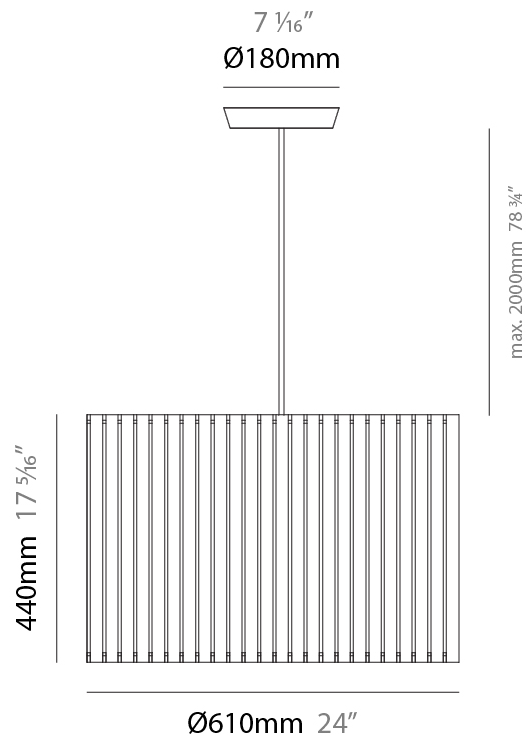

PROJECT	
TYPE	
SPECIFIER	
QUANTITY	
DATE	

LUZ OCULTA WOOD SUSPENSION

D51037- -
base number   Finish Options   Finish Options

1. To build a product code in our configurator select the specify button on the base model # product page
2. To build a manual product code on this datasheet choose from the options listed below in blue font and add the suffix to the base model #

GENERAL

Series: Luz Oculta
Subseries: Luz Oculta Wood
Brand: Fambuena
Division: Design
Mounting Type: Suspension
Mounting Location: Ceiling
Subcategory: Pendant

PHYSICAL

Shape: Rectangle
Diameter (mm): 610
Diameter (in): 24
Height (mm): 440
Height (in): 17 ⁵/₁₆
Light Distribution: Direct / Indirect
Fixture Finish: DOW / NAT
Holder Finish: BRA / BRZ
Fixture Material: Metal / Wood
Cable Details: Cable length 2000mm / 79"

ELECTRICAL

Number of Lamps: 1
Lamp Type: LED Retrofit
Lamp Shape: A19
Bulb Included: Bulb Not Included
Max. Wattage Per Lamp (W): 12
Lamp Base: E26
Input Voltage (V): 120
Upon Request: 277Vac / GU24

LED

OPTICAL

RATINGS AND CERTIFICATIONS

Certified By: Certified for North American Standards
IP rating: IP20